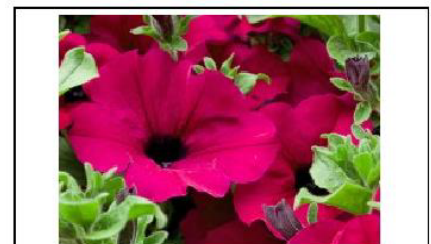

Club Marinole Plant Sale

IMPATIENS	
10" BASKET	$17.00
RED	
PINK	
ORANGE	
MIX	
ROSE	
VIOLET	
SALMON	
WHITE	

NEW GUINEA IMPATIENS	
10" BASKET	$17.00
RED	
PINK/SALMON	
ORANGE	
VIOLET	
WHITE	
VIOLET	

GERANIUM ZONAL/IVY	
10" BASKET	$17.00
RED	
PINK	
ORANGE	
VIOLET	
WHITE	
VIOLET	

PETUNIA	
10" BASKET	$18.00
RED	
PINK	
ROSE	
PURPLE	
WHITE	

NONSTOP BEGONIAS	
10" BASKET	$17.00
RED	
PINK	
ORANGE	
YELLOW	
ROSE	
SALMON	
WHITE	

NAME: _____

PHONE #: _____

ADDRESS: _____

NONSTOP BEGONIA	
QT. POT	$6.00
RED	
PINK	
ORANGE	
YELLOW	
ROSE	
SALMON	
WHITE	

NEW GUINEA IMPATIENS	
QT. POT	$6.00
RED	
PINK/SALMON	
ORANGE	
VIOLET	
WHITE	

GERANIUM	
QT. POT	$6.00
RED	
PINK/SALMON	
WHITE	

WAVE PETUNIA	
6 pack (2 flats: 3 packs/flat)	$32.00
RED	
PINK	
PURPLE	
ROSE	
WHITE	

BEDDING GERANIUM	
32 Plants per flat	$20.00
RED	
ROSE	
SALMON	
WHITE	

FIBEROUS BEGONIAS	
32 Plants per flat	$15.00
RED GREEN LEAF	
RED RED LEAF	
PINK GREEN LEAF	
PINK RED LEAF	
WHITE RED LEAF	
WHITE GREEN LEAF	

PICK UP @ Club Marinole April 16th
10:30-12pm

ORDERS DUE BY APRIL 8th!!!

Free delivery for orders $50 & over.
Please check box for free delivery: ☐
Delivery will be 4/16/16 10:30am-12pm

IMPATIENS	
32 Plants per flat	$15.00
RED	
PINK	
ORANGE	
MIX	
ROSE	
VIOLET	
SALMON	
WHITE	

POTTED ITEMS	
3" (18/flat)	$25.00
Dracina Spike	
Vinca Vine	
Springeri	

CONFETTI GARDEN	
12" COMBO BASKET	$25.00
ASSORTED COLORS	

CONFETTI GARDEN	
"Welcome" Combo	$25.00
ASSORTED COLORS	

VEGETABLES	
4.5" POT (QT.)	$6.00
Sweet Seedless Tomato	
4th of July Tomato	
Jalapeño Gigante Pepper	
Big Boy Tomato	
Big Bertha Pepper	
Great Stuff Pepper	
Herb Basil	
Herb Cilantro	
Herb Onion Chive	

ANNUALS – PROVEN WINNERS	
4.5" POT (QT.)	$6.00
Diamond Frost	
Snow Princess	
Bubblegum Supertunia	
Bordeaux Supertunia	
Picasso Supertunia	
Grape Punch Superbell	
Blkberry Punch Superbell	
Cherry Star Superbell	

Payment: ☐ Mastercard   ☐ Visa   ☐ Discover   ☐ American Express

☐ Sending check   Name on card: _____   Exp: _____   CVV: _____